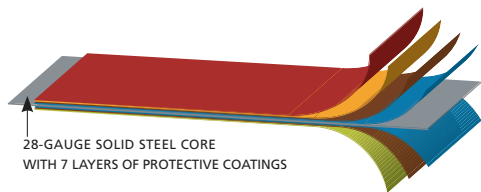

ABC SEAMLESS WINDLOCK SOFFIT & FASCIA

- **MAINTENANCE-FREE**—Eliminates painting and repairs.
- **COLOR-COORDINATED**—Available in our entire palette of colors to match or complement your siding.
- **CUSTOM FIT**—Manufactured right on the job site to your home's exact dimensions.
- **PEACE OF MIND**—Lifetime Warranty. Less worries.
- **STRONG**—Manufactured from the same 28-gauge steel that makes our siding the industry's most durable and reliable.

ABC SEAMLESS SOFFIT & FASCIA GIVE PEACE OF MIND

ONE SOURCE. ONE QUALITY.
ONE CALL. ONE WARRANTY.

CONTACT ABC SEAMLESS TODAY
FOR A FREE HOME INSPECTION

28-GAUGE SOLID STEEL CORE
WITH 7 LAYERS OF PROTECTIVE COATINGS

- AKZO-NOBEL TOP COATING
- AKZO-NOBEL 6000 UNIVERSAL CORROSION RESISTANT PRIMER
- BONDERITE 1402W CONVERSION COAT
- G-90 GALVANIZED COATING
- 28-GAUGE SOLID STEEL CORE
- G-90 GALVANIZED COATING
- BONDERITE 1402W CONVERSION COAT
- CORROSION RESISTANT BACKER COAT