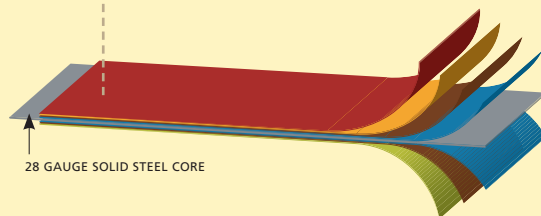

STRONG AS STEEL